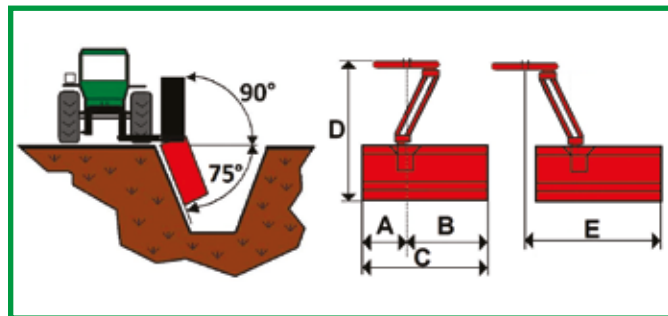

EXTRA MASTER . EXTRA MASTER XL . MASTER SUPER MASTER . HYPER MASTER . HYPER MASTER XL SWITCH MASTER L . SWITCH MASTER XL